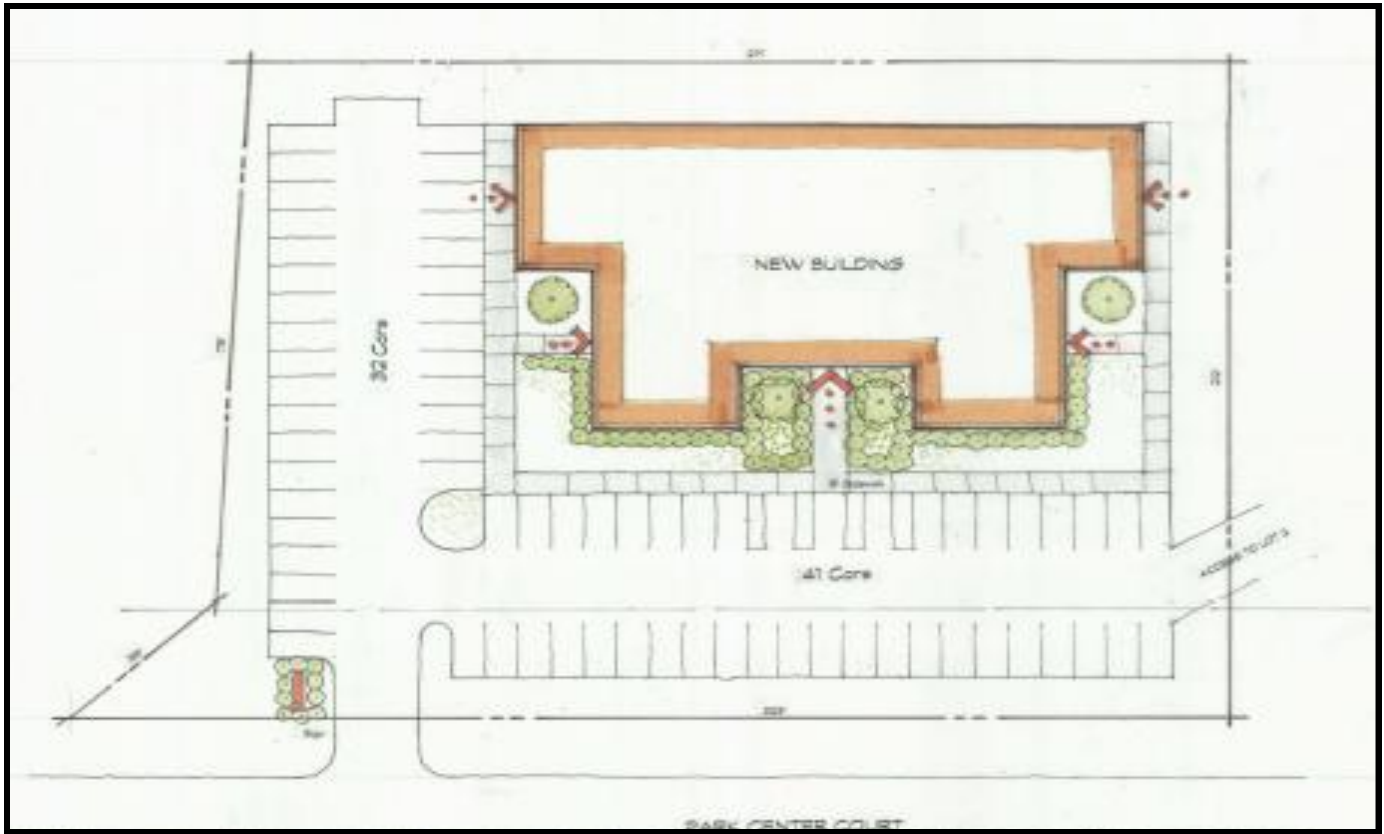

## 5822 Park Center – New Building

- New Medical Office Building
- Complete in 6-8 months
- Design your own suite
- McGowan Quality and Design

Off Holland-Sylvania, 1/4  
mile north of Central Ave.

**NO INCOME TAX...this  
Property is in Sylvania  
Township**

### Floor Plan Schematic:

- Variable suite sizes - From 1,140 SF to 14,552 SF

**McGOWAN PROPERTIES/JIM McGOWAN: 419.654.4343**