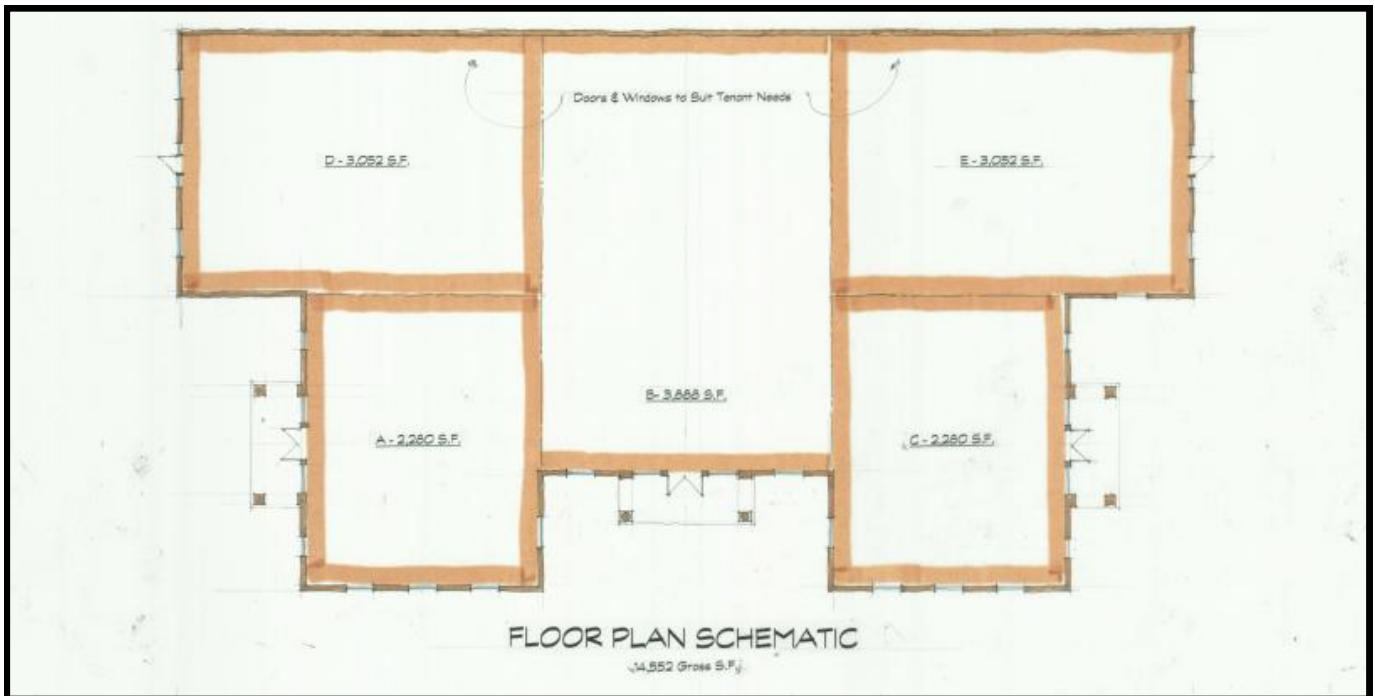

### Floor Plan Schematic:

- Variable suite sizes - From 1,140 SF to 14,552 SF

**McGOWAN PROPERTIES/JIM McGOWAN: 419.654.4343**